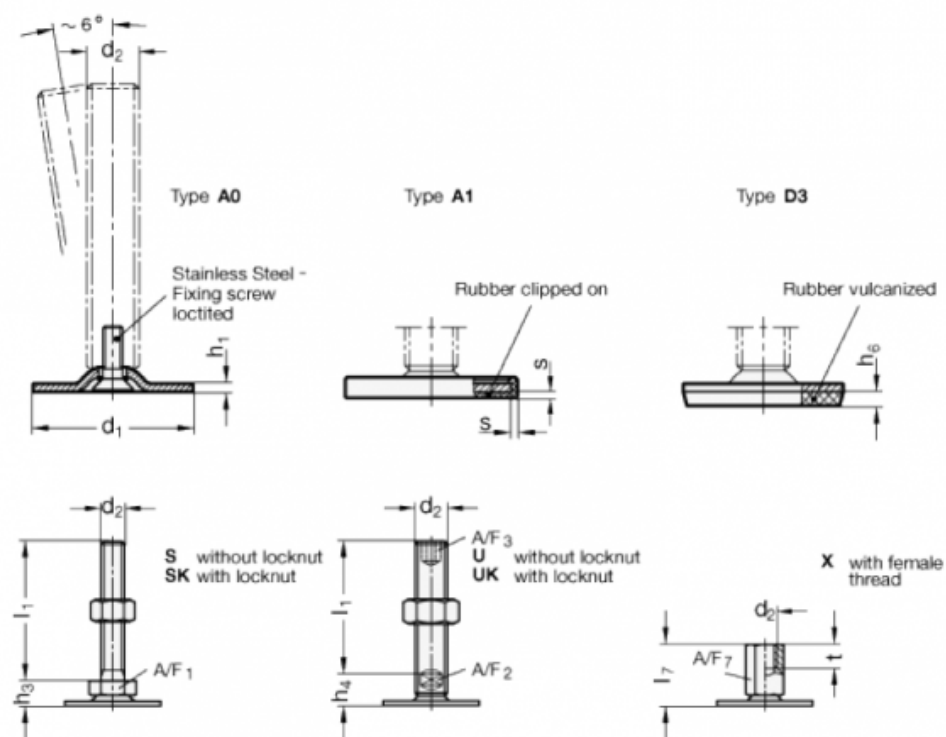

Article number: 204060M10100A1SK
 Description: E+G levelling foot
 GN 40-60-M10-100-A1-SK
 Note: SK With nut, External hexagon at the bottom

Measures

A/F1 = 17
 d1 = 60
 d2 = M10
 h1 = 2.5
 h3 = 11
 h6 =
 l1 = 100
 s = 1.5